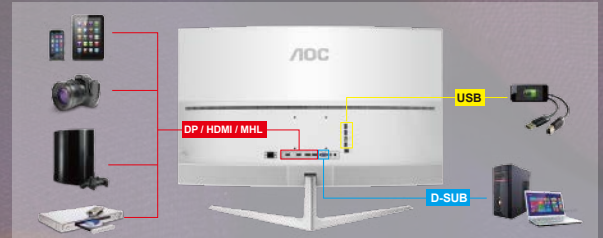

Digital Inputs Support

HDMI 2.0 is a popular digital video and sound connection standard. DisplayPort 1.2 is capable of higher performance and convenience than older digital formats.

A single slim cable directly connects any MHL-compatible smartphone or other portable device for instant big-screen HD video and digital sound, with power and recharging provided by the monitor.