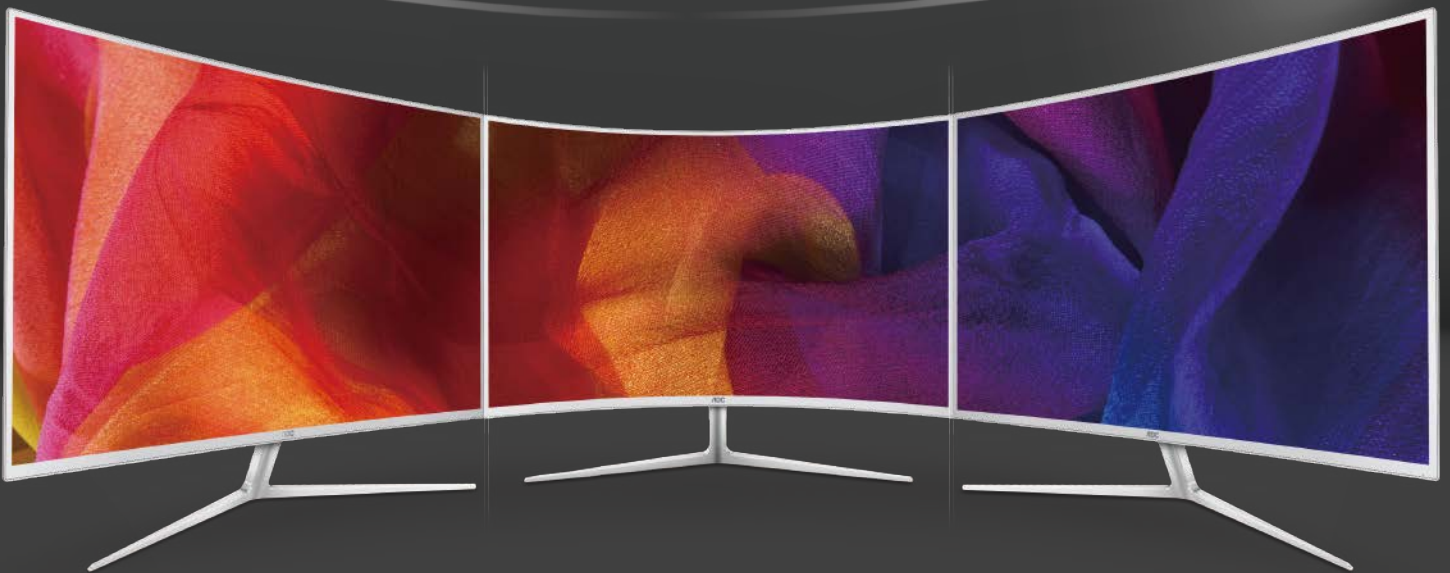

AOC

Deep Curve Deep Colours

Deep Curve **3000R**

08V Series Ultra Curved Monitor

CURVE
monitor

**WIDE
VIEWING
ANGLE
VA**

SuperColor
echnology

4K
ULTRA HD

Super Colour with 85% NTSC Wide Colour Gamut

The larger the colour gamut of the screen, the more colours it can display.

Low Blue Light

Reduce harmful blue light emissions with AOC's Low-Blue Technology.

4K Ultra HD with 10-bit Deep Color

Ultra high definition 3840 x 2160 resolution (4K UHD) yields a superior pixel density, for outstandingly detailed images. The 10-bit Deep Colour RGB display panel ensures substantially more natural transitions between hues for exceptional realism.