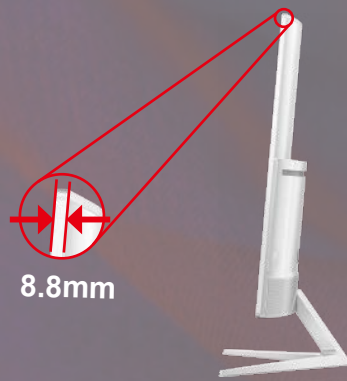

► Feature

VA Panel

High contrast ratio images look brighter, sharper, more detailed and vivid.

Flicker Free Technology

Most LED monitors use PWM (pulse width modulation) to control brightness; the pulsing creates flicker that may cause discomfort, headaches and eye strain, especially in low-light environments. Flicker Free technology uses a smooth DC (direct current) backlight system.

Super Colour with 85% NTSC Wide Colour Gamut

The larger the colour gamut of the screen, the more colours it can display.

Low Blue Light

Reduce harmful blue light emissions with AOC's Low-Blue Technology.

4K Ultra HD with 10-bit Deep Color

Ultra high definition 3840 x 2160 resolution (4K UHD) yields a superior pixel density, for outstandingly detailed images. The 10-bit Deep Colour RGB display panel ensures substantially more natural transitions between hues for exceptional realism.

Picture-in-Picture, Picture-by-Picture

View two different input sources simultaneously on the same screen.

Clear Vision

The image performance engine can upscale Standard Definition (SD) sources to High Definition (HD) for sharper, more vivid viewing.

Digital Inputs Support

HDMI 2.0 is a popular digital video and sound connection standard. DisplayPort 1.2 is capable of higher performance and convenience than older digital formats.

A single slim cable directly connects any MHL-compatible smartphone or other portable device for instant big-screen HD video and digital sound, with power and recharging provided by the monitor.

► Specifications