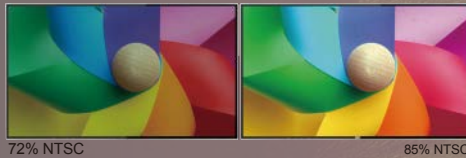

AOC

Deep Curve Deep Colours

Deep Curve **3000R**

08V Series Ultra Curved Monitor

CURVE
monitor

**WIDE
VIEWING
ANGLE
VA**

SuperColor
echnology

4K
ULTRA HD

PBP
Picture

www.aoc.com

vision at **Heart**

► Feature

VA Panel

High contrast ratio images look brighter, sharper, more detailed and vivid.

Flicker Free Technology

Most LED monitors use PWM (pulse width modulation) to control brightness; the pulsing creates flicker that may cause discomfort, headaches and eye strain, especially in low-light environments. Flicker Free technology uses a smooth DC (direct current) backlight system.

Super Colour with 85% NTSC Wide Colour Gamut

The larger the colour gamut of the screen, the more colours it can display.

Low Blue Light

Reduce harmful blue light emissions with AOC's Low-Blue Technology.

4K Ultra HD with 10-bit Deep Color

Ultra high definition 3840 x 2160 resolution (4K UHD) yields a superior pixel density, for outstandingly detailed images. The 10-bit Deep Colour RGB display panel ensures substantially more natural transitions between hues for exceptional realism.