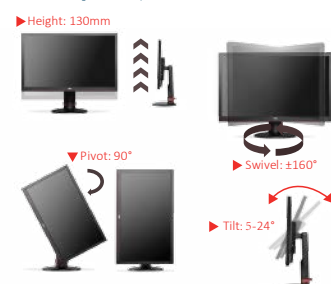

4-Way Adjustable Stand

◆ Specifications

Model name	G2770PQU
Panel Size	27"
Screen Ratio	16:9
Response Time (Typical)	1ms (GTG)
Recommended Resolution	1920 x 1080 @ 144Hz (DisplayPort/Dual-Link DVI), 1920 x 1080 @ 60Hz (Analog/HDMI)
Contrast Ratio	1000:1 (Typical) 80,000,000:1 (DCR)
Brightness (Typical)	300 cd/m²
Display Colors	16.7M
Viewing Angle (H/V)	170/160
Viewable Image Size (mm)	686
Display Area (mm)	597.89 (H)×336.31 (V)
Pixel Pitch (mm)	0.311(H)×0.311 (V)
Scan Frequency (H/V)	H: 30 kHz - 83 kHz (30 kHz - 160 kHz for DVI (Dual Link) & DP only) V: 50 Hz - 76 Hz (50Hz~146Hz for DVI (Dual Link) & DP only)
Pixel Frequency	330MHz
Input Signals	Analog, DVI, HDMI & DP
Input Connectors	Analog, DVI (Dual Link), HDMI & DP
Built-in Speakers	Yes
HDCP Compatible	Yes
Input Power	100-240VAC, 50/60Hz
Power Supply	Build in
Operation Power	45 W
Standby Power	<0.5 W
Wall Mount	VESA 100x100mm
Cabinet Color	Black
Phys. (W×H×D) mm	642.2 x 556 x 245
Package Box (W×H×D) mm	752 x 496 x 222
Weight (Net/Gross)(kg)	8.0/10.6
Pivot	0°~90°
Height Adjust	130mm
Swivel	320°
Kensington Lock	Yes
Plug & Play	VESA DDC2B™ & DDC2B/C1
User Controls	Source/Auto/Exit, left/Clear Vision, Right/Volume+, Menu/Enter, Power
USB Plug	Yes
OSD Languages	16 languages
Safety Regulation	CCC, CQC, C-Tick, CB, CE, FCC, cTUVus, EPA, TUV-GS, ISO9241-307, Windows 8, CECP, ERGO, EU RoHS Doc, SASO, BSMI, VCCI, J-Moss, e-Standby, CU/J-Moss, TCO6.*, KCC/KC, REACH DoC, RoHS, WEEE, TUV-S, Ukraine Safety, EUP

Design and Specifications are subject to change without notice.