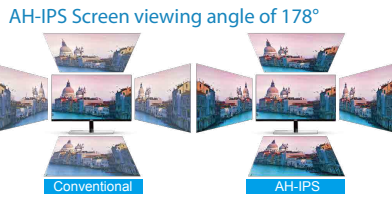

Smile Curve

► Features

IPS Panel

Experience superb picture quality with advanced IPS technology for brilliant, consistent color and wide viewing angles.

e-Saver

Software enables the user to set a low power configuration of the monitor when the PC is in screen saving, PC off, and user absence. User can choose the time to turn the monitor off, to save power consumption.

Microsoft Windows 8 Compatible

Flicker Free Backlight Technology

Most LED monitors use PWM (pulse width modulation) to control brightness; the pulsing creates flicker that may cause discomfort, headaches and eye strain, especially in low-light environments. Flicker Free technology uses a smooth DC (direct current) backlight system.

► Specifications

Models	I2280SWD
Panel size	21.5"
Screen Ratio	16:9
Response Time (Typical)	6ms
Recommended Resolution	1920x1080
Contrast Ratio	1000:1 (Typical) 20,000,000:1 (DCR)
Brightness (Typical)	250 cd/m²
Display Color	16.7M
Viewing Angle (H/V)	178/178
Viewable Image Size (mm)	547
Display Area	476.64 (H)×268.11 (V)mm
Pixel Pitch (mm)	0.24795×0.24795mm
Scan Frequency (H/V)	30-83KHz/ 50-76Hz
Input Signal	Analog & DVI
Input Connector	15-pin D-Sub & DVI
Cable	15-pin D-Sub & DVI
Built-in Speaker	N/A
HDCP Compatible	Yes
Input Power	100-240VAC, 50/60Hz
Power Supply	External
Operation Mode (W)	23W
Stand by Mode (W)	<0.5W
Wall- Mount	VESA 100x100mm
Cabinet Color	Black
Phys. (W×H×D) mm	500x373x200
Package Box (W×H×D) mm	558x380x124
Weight (Net/ Gross)(Kg)	2.42/3.5
Tilt	-5°~23°
Kensington lock	YES
Plug & Play	VESA DDC2B™ & DDC2B/CI
User Control	Auto/Exit, Clear Vision/+, Image Ratio/+, Menu, Power
USB Plug	N/A
OSD Languages	16 languages
Safety Regulation	EPA 6.0, Windows 8, CE, RoHS