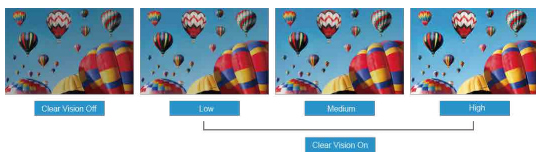

► Specifications

Models	I2280SWD
Panel size	21.5"
Screen Ratio	16:9
Response Time (Typical)	6ms
Recommended Resolution	1920x1080
Contrast Ratio	1000:1 (Typical) 20,000,000:1 (DCR)
Brightness (Typical)	250 cd/m ²
Display Color	16.7M
Viewing Angle (H/V)	178/178
Viewable Image Size (mm)	547
Display Area	476.64 (H)×268.11 (V)mm
Pixel Pitch (mm)	0.24795×0.24795mm
Scan Frequency (H/V)	30-83KHz/ 50-76Hz
Input Signal	Analog & DVI
Input Connector	15-pin D-Sub & DVI
Cable	15-pin D-Sub & DVI
Built-in Speaker	N/A
HDCP Compatible	Yes
Input Power	100-240VAC, 50/60Hz
Power Supply	External
Operation Mode (W)	23W
Stand by Mode (W)	<0.5W
Wall- Mount	VESA 100x100mm
Cabinet Color	Black
Phys. (W×H×D) mm	500x373x200
Package Box (W×H×D) mm	558x380x124
Weight (Net/ Gross)(Kg)	2.42/3.5
Tilt	-5°~23°
Kensington lock	YES
Plug & Play	VESA DDC2B™ & DDC2B/CI
User Control	Auto/Exit, Clear Vision/+, Image Ratio/+, Menu, Power
USB Plug	N/A
OSD Languages	16 languages
Safety Regulation	EPA 6.0, Windows 8, CE, RoHS

Narrow Edge

Ultra narrow bezel
Ultra Narrow Bezel 2mm

Screen +

The bundled Screen+ software splits the PC workspace into four self-contained panes to group application windows for easier viewing. Screen+ also supports multiple monitors.