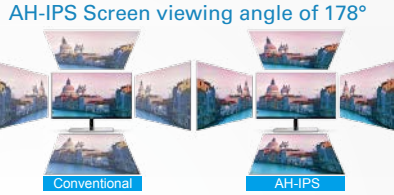

► Features

IPS Panel

Experience superb picture quality with advanced IPS technology for brilliant, consistent color and wide viewing angles.