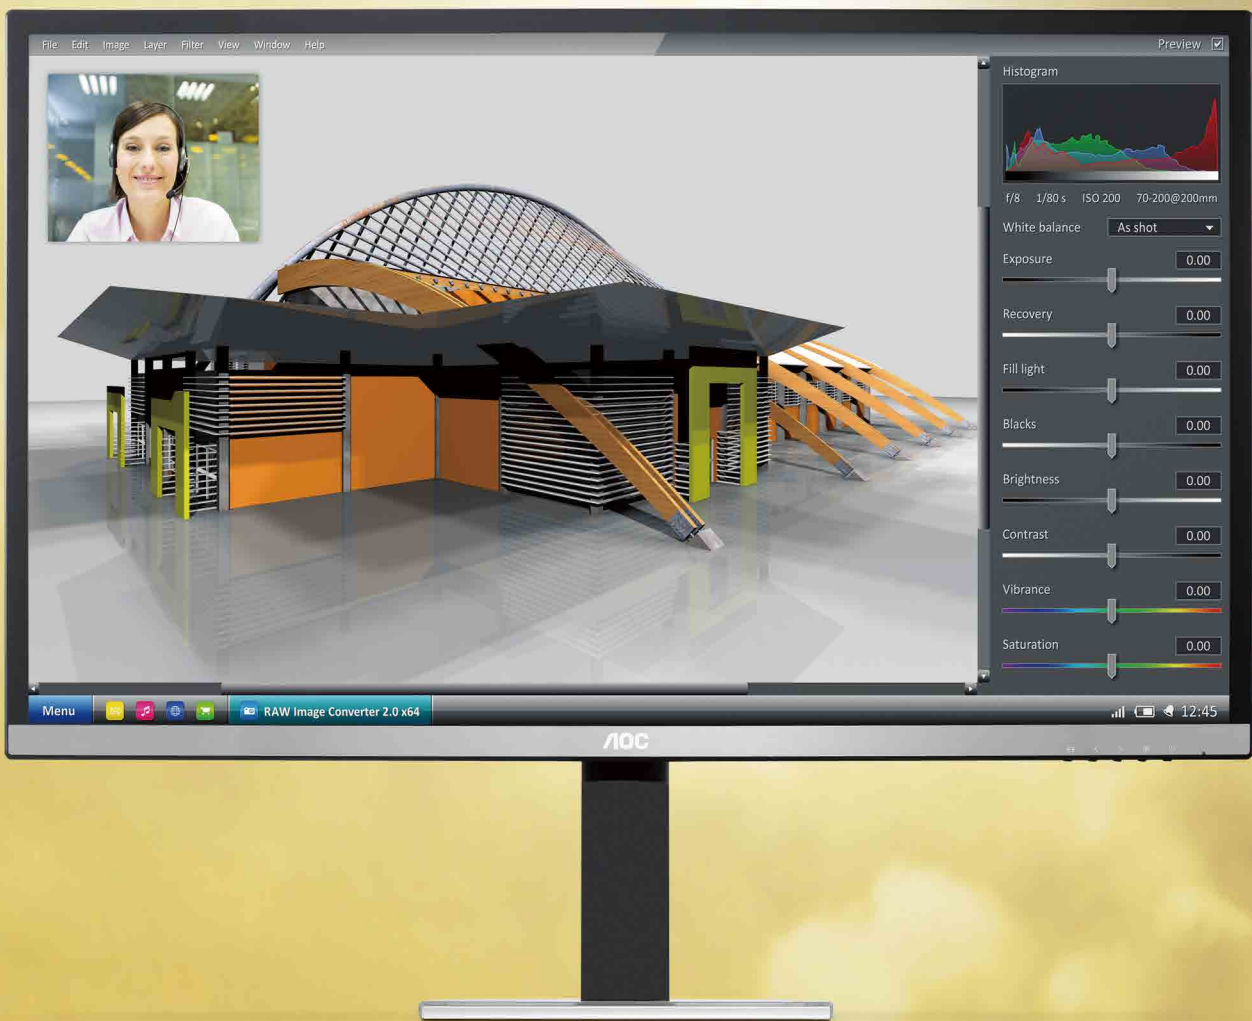

When precision meets high performance.

WQHD
2560 X 1440

WIDE VIEWING ANGLE VA

FULL sRGB