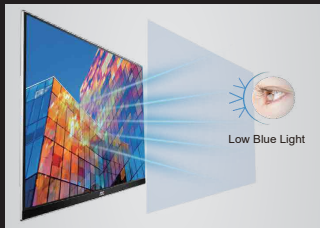

▶ FEATURES

Multimedia-Ready with HDMI Input

HDMI (High-Definition Multimedia Interface) is the digital video and sound standard for connecting the latest consumer electronics like Blu-ray players and game consoles.

Low Blue Mode

AOC Low Blue Mode filters harmful short-wave blue light, with 4 levels that suit different viewing situations.

LOW BLUE MODE

FLICKER FREE

Flicker Free Backlight Technology

Most LED monitors use PWM (pulse width modulation) to control brightness; the pulsing creates flicker that may cause discomfort, headaches and eye strain, especially in low-light environments. Flicker Free technology uses a smooth DC (direct current) backlight system.

Ordinary Monitor

AOC Monitor

CLEAR VISION

Clear Vision

The image performance engine can upscale Standard Definition (SD) sources to High Definition (HD) for sharper, more vivid viewing.

SCREEN +

Screen+

The bundled Screen+ software splits the PC workspace into four self-contained panes to group application windows for easier viewing. Screen+ also supports multiple monitors.

▶ SPECIFICATIONS

Model Name	22E1H
Panel Size	21.5" / 546.87mm
Pixel Pitch (mm)	0.24825 (H) × 0.24825 (V)
Effective Viewing Area (mm)	476.64 (H) × 268.11 (V)
Brightness (typical)	250 cd/m ²
Contrast Ratio	1000:1 (Typical) 20 Million : 1 (DCR)
Smart Response	5ms (GtG)
Viewing Angle	170° (H) / 160° (V) (CR > 10)
Color Gamut	NTSC 80% (CIE1976) / sRGB 99% (CIE1931)
Optimum Resolution	1920 × 1080 @ 60Hz
Display Colors	16.7 Million
Signal Input	VGA, HDMI 1.4
Power Supply	100 - 240V ~ 1.5A, 50 / 60Hz
Smart Power Mode: Typical	16W
Built-in Speakers	no
Regulatory Approvals	RoHS
Wall-Mount	100mm x 100mm
Cabinet Color	Black
Adjustable Stand	Tilt: -3.5° ~ 21.5°
Product with Stand (mm)	393.7 (H) × 504.4 (W) × 199.4 (D)
Packaging (mm)	401 (H) × 564 (W) × 137 (D)
Weight (Net /Gross) kg	2.64 / 3.8