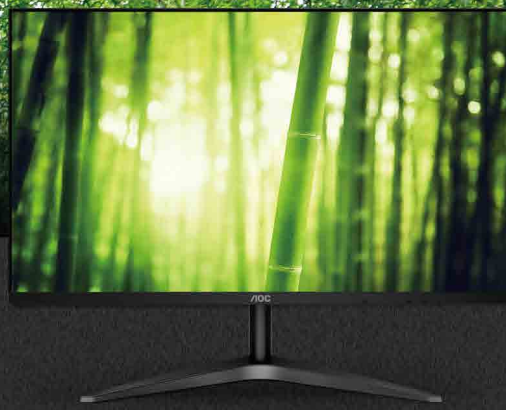

10.6mm

► Features

IPS Panel

High contrast ratio images look brighter, sharper, more detailed and vivid.

IPS WIDE VIEW

IPS Screen viewing angle of 178°

Ultra Slim

Super slim design at just 10.6mm thin.

ULTRA SLIM

Narrow Bezel, Narrow Black Border

1.5mm ultra narrow bezel and 4.2mm narrow black border.

ULTRA NARROW BORDER

Multimedia-Ready with HDMI Input

HDMI (High-Definition Multimedia Interface) is the digital video and sound standard for connecting the latest consumer electronics like Blu-ray players and game consoles.

i-Menu

Included PC software allows the user to change the OSD settings using their mouse.

AOC MENU

► Specifications

FLICKER FREE

Flicker Free Backlight Technology

Most LED monitors use PWM (pulse width modulation) to control brightness; the pulsing creates flicker that may cause discomfort, headaches and eye strain, especially in low-light environments. Flicker Free technology uses a smooth DC (direct current) backlight system.

Ordinary Monitor

AOC Monitor

LOW BLUE MODE

Low Blue Mode

AOC Low Blue Mode filters harmful short-wave blue light, with 4 levels that suit different viewing situations.