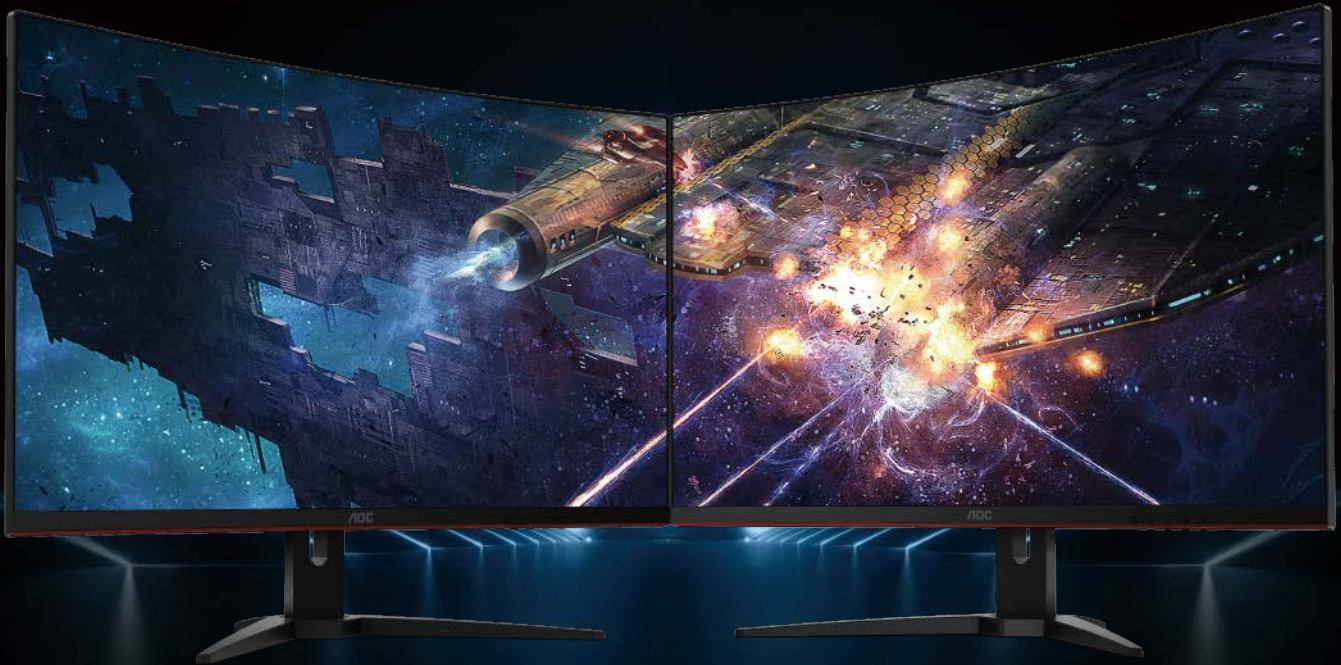

AOC

G1 SERIES GAMING

EXPAND
YOUR WORLD

144Hz

1ms

CURVED MONITOR

QUAD HD

144Hz

1 MS

GAME COLOR

www.aoc.com

vision at Heart

AOC 1700R Curved Monitor

CURVED MONITOR

CURVED DISPLAY

With larger displays, the curved screen wraps around you for a more immersive experience that puts you at the center of the action.

QHD Resolution

At 2560 x 1440 resolution, Quad HD (QHD) offers superior picture quality, sharper images and finer details than conventional Full HD displays, while retaining the common 16:9 widescreen aspect ratio.