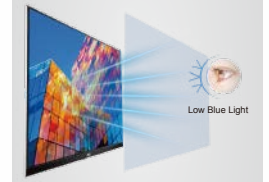

DialPoint

The "Dial Point" function places an aiming indicator in the center of the screen, to help gamers to play First Person Shooter (FPS) games with an accurate and precise aiming.

Game Color

With AOC Game Color, adjust color saturation and grey level with 20 levels of detail for a better game experience.

Game Mode

AOC Game Mode allows fast changes to image settings & game presets.

Narrow Bezel, Narrow Black Border

2mm ultra narrow bezel with 5mm black screen border.

Low Blue Mode

AOC Low Blue Mode filters harmful short-wave blue light, with 4 levels that suit different viewing situations.