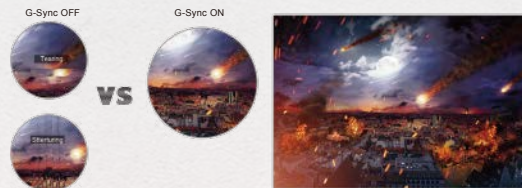

LIGHT FX

HDMI™
HIGH-DEFINITION MULTIMEDIA INTERFACE

www.aoc.com

vision at Heart

Features

NVIDIA G-Sync

Screen tearing doesn't only harm gaming performance, it also destroys immersion. NVIDIA G-SYNC technology eradicates this disastrous problem by ensuring your monitor's refresh rate is always synced with your processor's. With AOC, you'll always be one step ahead in the innovation race.