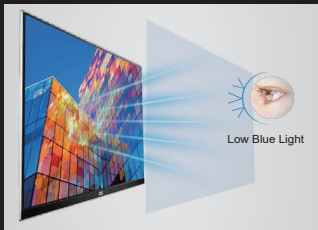

Low Blue Mode

AOC Low Blue Mode filters harmful short-wave blue light, with 4 levels that suit different viewing situations.