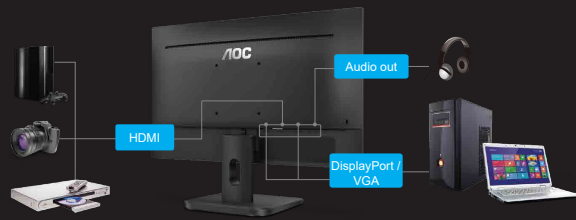

BETWEEN THE LEAST BIT CLEARLY VISIBLE

24E1Q

- ◆ DisplayPort & HDMI, VGA input
- ◆ Cable Management
- ◆ Low Blue Mode & Flicker Free for eye care
- ◆ VESA Mount

LOW BLUE MODE

FLICKER FREE

CLEAR VISION

HDMI
HIGH-DEFINITION MULTIMEDIA INTERFACE

Display Port

SPEAKERS

TCO
CERTIFIED

▶ FEATURES

HDMI
HIGH-DEFINITION MULTIMEDIA INTERFACE

Display Port

Multimedia-Ready with HDMI Input

HDMI (High-Definition Multimedia Interface) is the digital video and sound standard for connecting the latest consumer electronics like Blu-ray players and game consoles.

SCREEN +

Screen+

The bundled Screen+ software splits the PC workspace into four self-contained panes to group application windows for easier viewing. Screen+ also supports multiple monitors.

AOC MENU

i-Menu

Medium

High

Clear Vision On

▶ SPECIFICATIONS

Model Name	24E1Q
Panel Size	23.8" / 604.7mm
Pixel Pitch (mm)	0.2745 (H) × 0.2745 (V)
Effective Viewing Area (mm)	527.04 (H) × 296.46 (V)
Brightness (typical)	250 cd/m ²
Contrast Ratio	1000:1 (Typical) 20 Million : 1 (DCR)
Smart Response	5ms (GtG)
Viewing Angle	178° (H) / 178° (V) (CR > 10)
Color Gamut	NTSC 90% (CIE1976) / sRGB 106% (CIE1931)
Optimum Resolution	1920 × 1080 @ 60Hz
Display Colors	16.7 Million
Signal Input	VGA, HDMI 1.4, DisplayPort 1.2
Power Supply	100 - 240V ~ 1.5A, 50 / 60Hz
Smart Power Mode: Typical	20W
Built-in Speakers	2W x 2
Regulatory Approvals	CE / FCC / KC / KCC / BSMI / TCO 7
Wall-Mount	100mm x 100mm
Cabinet Color	Black
Adjustable Stand	Tilt: -3.5° ~ 21.5°
Product with Stand (mm)	404.9 (H) × 539.1 (W) × 199.4 (D)
Packaging (mm)	421 (H) × 609 (W) × 137 (D)
Weight (Net /Gross) kg	3.1 / 4.7