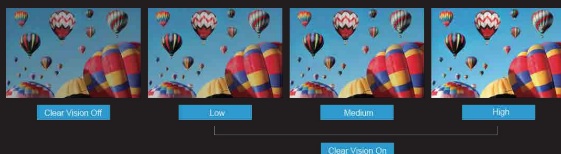

Ordinary Monitor

AOC Monitor

CLEAR VISION

Clear Vision

The image performance engine can upscale Standard Definition (SD) sources to High Definition (HD) for sharper, more vivid viewing.

Clear Vision Off

Low