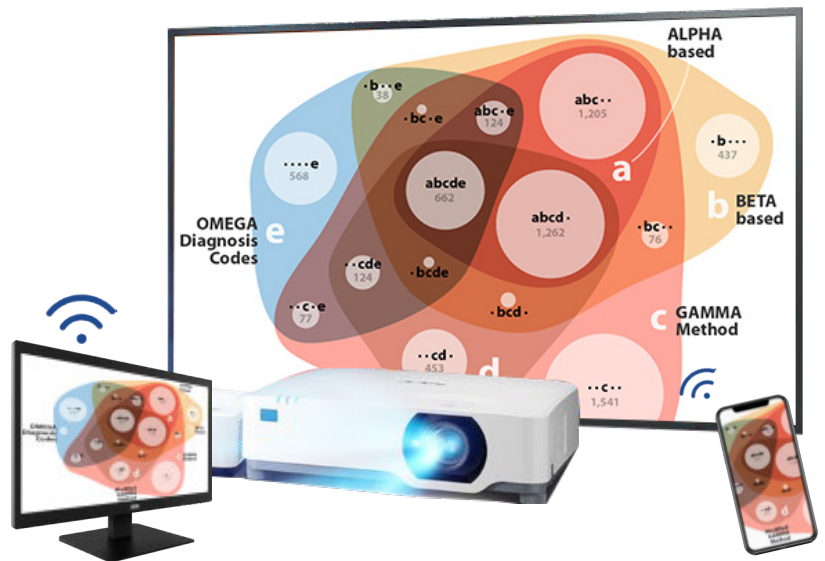

T Line

Interactive Flat Panel

AOC Commercial Display

86T6053

Flawlessly Built for Interaction Meet AOC's T Line – an interactive touch display that best suits your commercial and educational needs. AOC's T Line features a Multi-touch display which allows a high degree of flexibility and guarantees a smoother interactive experience. With built-in annotation tools and advanced E-share feature displayed in 4K UHD resolution (3840 x 2160 pixel), T-Line is your perfect partner for business presentations and everyday usage.

With WPS file editing capabilities (Microsoft Works Word Processor), you can edit or customize multimedia without hassle.

Crisp resolution like you've never seen before

Appreciate signage quality like never before thanks to 4K UHD quality (3840 x 2160 pixel) resolution. Image quality and color transitions are so refined, so lifelike, it's like a window to a new world.

High brightness

Featuring with up to 400 nits, AOC T Line displays produce clearly readable images which may easily be seen in storefront windows and other brightly lit indoor environments.

E-share (wireless presentation)

EShare is a multiscreen interaction application that allows you to project the screen of another device onto the interactive flat panel, or vice versa (e.g. control what's on the screen from the comfort of your smartphone).