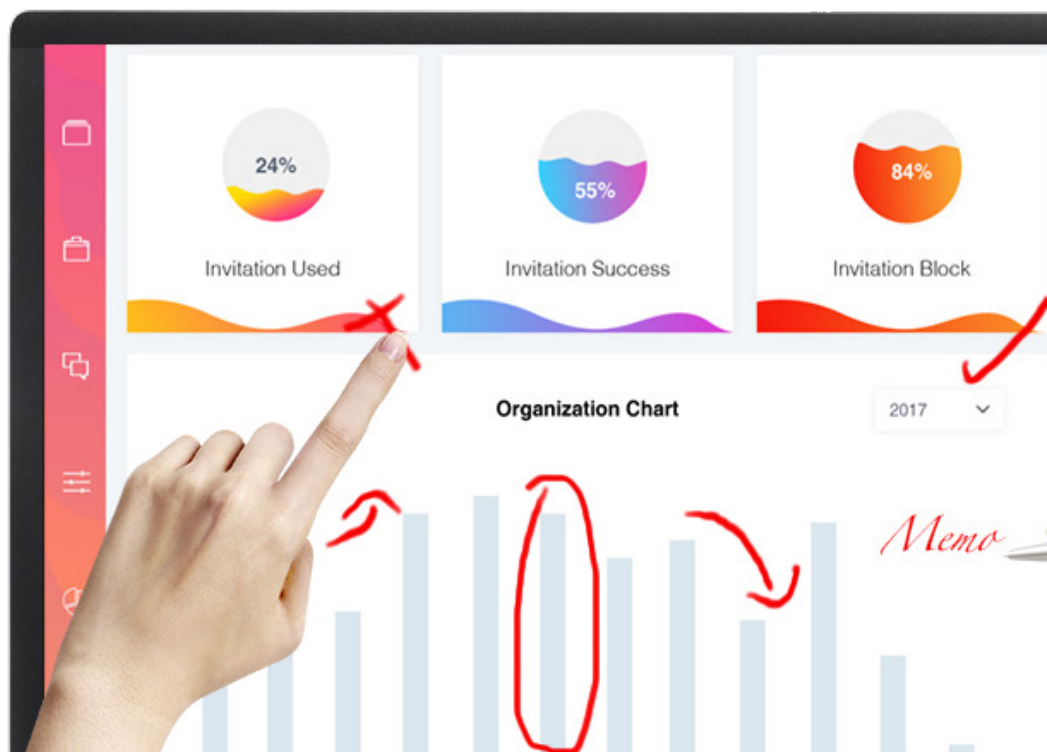

WPS (file editor)

With WPS file editing capabilities (Microsoft Works Word Processor), you can edit or customize multimedia without hassle.