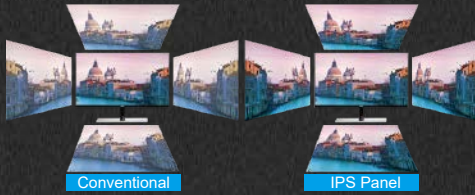

ULTRA NARROW
BORDER

ULTRA SLIM

HDMI™
HIGH-DEFINITION MULTIMEDIA INTERFACE

vision at Heart

← 11.5mm →

► Features

IPS WIDE VIEW

IPS Panel

High contrast ratio images look brighter, sharper, more detailed and vivid.

IPS Screen viewing angle of 178°

Ultra Slim

Super slim design at just 11.5mm thin.

ULTRA SLIM

Narrow Bezel, Narrow Black Border

1.5mm ultra narrow bezel and 3.5mm narrow black border.

i-Menu

Included PC software allows the user to change the OSD settings using their mouse.

AOC MENU

► Specifications

Model Name	24B1XH
Panel Size	23.8" / 604mm
Pixel Pitch (mm)	0.2745 (H) × 0.2745 (V)
Effective Viewing Area (mm)	527.04 (H) × 296.46 (V)
Brightness (typical)	250 cd/m ²
Contrast Ratio	1000:1 (Typical) 20 Million : 1(DCR)
Smart Response	8ms (GtG)
Viewing Angle	178° (H) / 178° (V) (CR > 10)
Color Gamut	NTSC 78% (CIE1976) / sRGB 97% (CIE1931)
Optimum Resolution	1920 x 1080 @ 60Hz
Display Colors	16.7 Million
Signal Input	VGA, HDMI 1.4
Power Supply	19V DC, 1.31A
Smart Power Mode: Typical	22W
Built-in Speakers	no
Regulatory Approvals	BSMI / KC / KCC / e-Standby / VCCI / J-Moss / PC-Recycle / PSE / EPS 7.0 / cTUVus / CE / FCC
Wall-Mount	no
Cabinet Color	Black
Adjustable Stand	Tilt: -3.5° ~ 21.5°
Product with Stand (mm)	419.8 (H) × 540.1 (W) × 186.8 (D)
Packaging (mm)	492 (H) × 614 (W) × 131 (D)
Weight (Net /Gross) kg	2.48 / 4.10