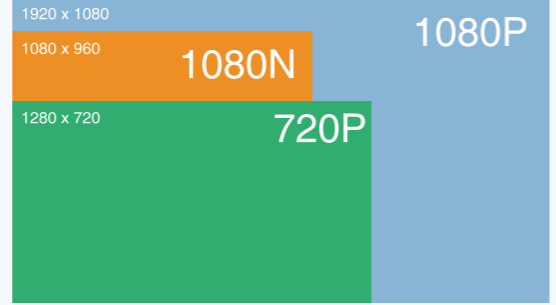

AOC

AOC

VIDEO WALL SIGNAGE

D LINE

Features

Wider Viewing Angles and Better Color Accuracy

IPS panels deliver vivid and natural color transitions at a wide angle for extra comfortable viewing.

FHD High Quality Viewing

Full HD resolution (1920 x 1080) has become the industry standard for what constitutes good picture and video quality.

4-sided Narrow Bezel Design

With narrow bezels on all 4 sides, the signage delivers an immersive and seamless viewing experience.

Technical Specifications

AOC D LINE VIDEO WALL SIGNAGE

Model	46D9115	55D9115
Diagonal Screen Size	45.9"	54.6"
Resolution	1920 x 1080 @ 60Hz	1920 x 1080 @ 60Hz
Brightness (typical)	500 cd/m ²	500 cd/m ²
Contrast Ratio (typical)	1200 : 1	1200 : 1
Viewing Angle	L89 / R89 / U89 / D89 (Typ.) (CR ≥ 10)	L89 / R89 / U89 / D89 (Typ.) (CR ≥ 10)
Response Time	8ms	8ms
Bezel Width	U/L: 2.5mm B/R: 1.0mm	U/L: 2.5mm B/R: 1.0mm
Input	HDMI2.0 x 2 VGA x 1 DVI-D x 1 USB 2.0 x1 RS232 x 1 (RJ45 connector)	HDMI2.0 x 2 VGA x 1 DVI-D x 1 USB 2.0 x1 RS232 x 1 (RJ45 connector)
Output	RS232 x 1 (RJ45 connector)	RS232 x 1 (RJ45 connector)
Panel Orientation	Landscape / Portrait	Landscape / Portrait
Power Supply	AC 100V - 264V @ 50Hz / @ 60Hz	AC 100V - 264V @ 50Hz / @ 60Hz
Current Rating	4A	4A