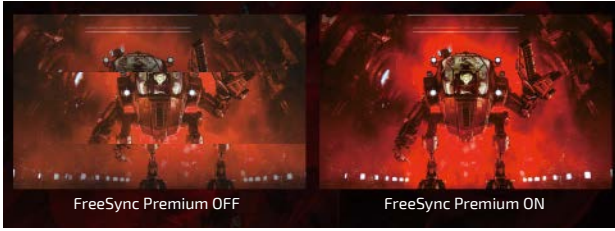

► Features

FreeSync Premium delivers ultra-smooth tear-free gaming

Screen tearing and stuttering doesn't only harm gaming performance, it also destroys immersion. AMD FreeSync Premium addresses this by keeping your monitor's refresh rate synced with your processor's. This technology works best on 120Hz and above refresh rates on higher resolution screens, while also supporting low framerate compensation features.