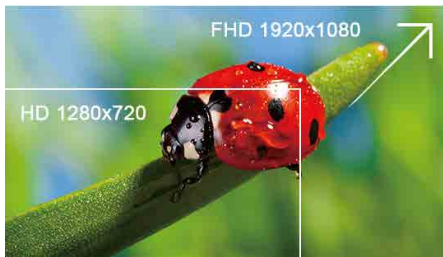

AOC

Best Ultra Slim Monitor for workplaces

E2180SWDN

Smile
Curve

Smile Curve

► Features

FHD 1920x1080 High Resolution

FHD with higher PPI than HD resolution, the image will be more clear and vivid.