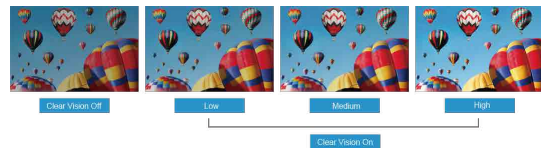

Clear Vision

The image performance engine can upscale Standard Definition (SD) sources to High Definition (HD) for sharper, more vivid viewing

Screen +

The bundled Screen+ software splits the PC workspace into four self-contained panes to group application windows for easier viewing. Screen+ also supports multiple monitors.