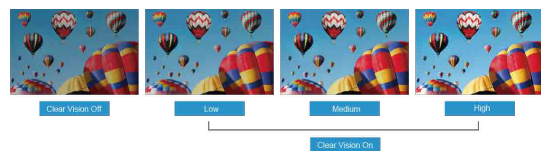

Clear Vision

The image performance engine can upscale Standard Definition (SD) sources to High Definition (HD) for sharper, more vivid viewing

Screen +

The bundled Screen+ software splits the PC workspace into four self-contained panes to group application windows for easier viewing. Screen+ also supports multiple monitors.