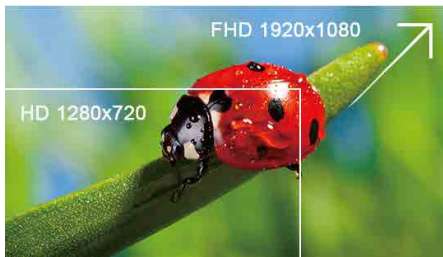

AOC

Best Ultra Slim Monitor for workplaces

E2180SWN

Smile
Curve

► Features

FHD 1920x1080 High Resolution

FHD with higher PPI than HD resolution, the image will be more clear and vivid.

e-Saver