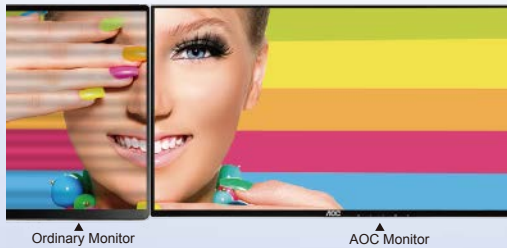

Flicker Free Backlight Technology

Most LED monitors use PWM (pulse width modulation) to control brightness; the pulsing creates flicker that may cause discomfort, headaches and eye strain, especially in low-light environments. Flicker Free technology uses a smooth DC (direct current) backlight system.