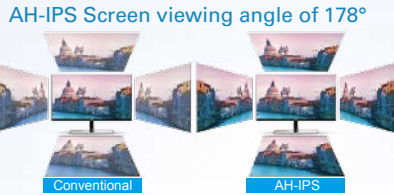

► Features

IPS Panel

Experience superb picture quality with advanced IPS technology for brilliant, consistent color and wide viewing angles.