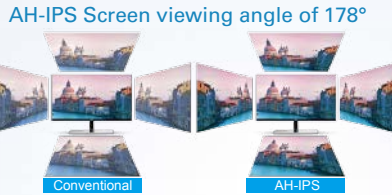

Flicker-free technology for reduced eye fatigue
MHL (Mobile High-Definition Link) support
VGA + 2 x HDMI

vision at Heart

► Features

IPS Panel

Experience superb picture quality with advanced IPS technology for brilliant, consistent color and wide viewing angles.

► Specifications

Models	I2579VM
Panel size	25"
Screen Ratio	16:9
Response Time (Typical)	5ms
Recommended Resolution	1920x1080
Contrast Ratio	1000:1 (Typical) 50,000,000:1 (DCR)
Brightness (Typical)	250 cd/m ²
Display Color	16.7M
Viewing Angle (H/V)	178/178
Viewable Image Size (mm)	633
Display Area	552.96(H)×308.64 (V)mm
Pixel Pitch (mm)	0.288
Scan Frequency (H/V)	30-83KHz/ 50-76Hz
Pixel Frequency	148.5MHz
Input Signal	Analog & HDMI*2(MHL)
Input Connector	Analog & HDMI*2(MHL)
Built-in Speaker	No
HDCP Compatible	YES
Input Power	110-240VAC, 50/60Hz
Power Supply	External
Operation Mode (W)	30W
Stand by Mode (W)	<0.5W
Wall-Mount	No
Cabinet Color	Black & Silver
Phys. (W×H×D) mm	576.9x427x138.2
Package Box (W×H×D) mm	640x490x140
Weight (Net/Gross) (kg)	4.5/6.41
Tilt	-3.5°~23.5°
Kensington lock	YES
Plug & Play	VESA DDC2B™ & DDC2B/CI
User Control	Menu/Enter, Clear Vision/<, Image Ratio/>, Source/Auto/Exit, Power
OSD Languages	16 Languages
Safety Regulation	CE, FCC, CCC, TUV-Bauart, cTUVus, CEL, CH RoHS, KC, KCC, ISO9241-307, C-Tick N26268, e-Standby, VCCI, J-Moss, PSE, PSB