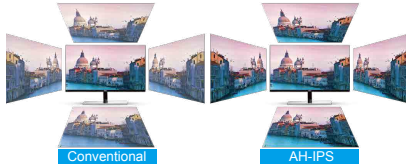

► Features

IPS Panel

Experience superb picture quality with advanced IPS technology for brilliant, consistent color and wide viewing angles.

AH-IPS Screen viewing angle of 178°