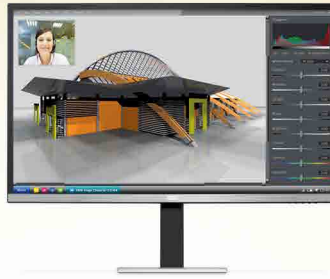

► Features

IPS Panel

Experience superb picture quality with advanced IPS technology for brilliant, consistent color and wide viewing angles.

AH-IPS Screen viewing angle of 178°

Multimedia-Ready with HDMI Input

HDMI (High-Definition Multimedia Interface) is the digital video and sound standard for connecting the latest consumer electronics like Blu-ray players and game consoles.

DisplayPort

DisplayPort is designed to be the future digital video and sound connection standard, capable of higher performance and convenience than older formats.

Flicker Free Backlight Technology

Most LED monitors use PWM (pulse width modulation) to control brightness; the pulsing creates flicker that may cause discomfort, headaches and eye strain, especially in low-light environments. Flicker Free technology uses a smooth DC (direct current) backlight system.

WQHD 2560x1440 High Resolution IPS Panel

Experience superb picture quality on the Wide Quad HD screen with advanced IPS technology for brilliant, consistent color and wide viewing angles.

Wide View – No changes in brightness or color from any viewing angle.
Real Color – Consistent, uniform color at all points on the screen.
Solid Panel – No trails, puddling or flashing from touching the screen.

Adjustable Stand

The 4-way adjustable stand allows the user to change the monitor height by 130mm, swivel left and right, tilt the screen angle, and pivot 90°

► Specifications