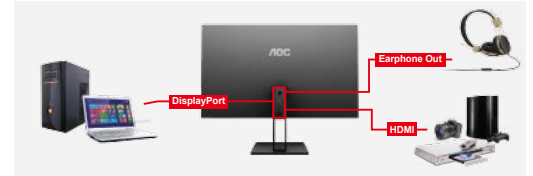

Low Blue Mode

AOC Low Blue Mode filters harmful short-wave blue light, with 4 levels that suit different viewing situations.

Ultra Slim

Super slim design at just 7.7mm thin.

Multimedia-Ready with HDMI and DisplayPort inputs

HDMI (High-Definition Multimedia Interface) is the digital video and sound standard for connecting the latest consumer electronics like Blu-ray players and game consoles.

DisplayPort is designed to be the future digital video and sound connection standard, capable of higher performance convenience than older formats.