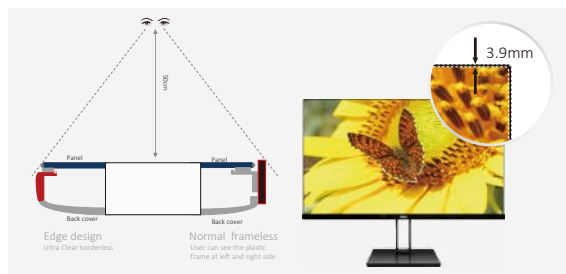

AOC

PLAY
AND
WORK
ON AN
ULTRA
SLIM
MONITOR

AOC MONITOR
V2 SERIES

- ▶ 3-side frameless screen with Zero Edge profile
- ▶ IPS display panel with wide viewing angle
- ▶ Super slim design at 7.7mm thickness
- ▶ Pure flat rear panel with no backpack
- ▶ Strong metal stand with open style
- ▶ DisplayPort and HDMI for universal connection
- ▶ Flicker Free technology & Low Blue Mode for eye care

Clear Vision

The image performance engine can upscale Standard Definition (SD) sources to High Definition (HD) for sharper, more vivid viewing.

Zero Edge

3-side frameless screen with Zero Edge profile, narrow black border 3.9mm.

Low Blue Mode

AOC Low Blue Mode filters harmful short-wave blue light, with 4 levels that suit different viewing situations.

Ultra Slim

Super slim design at just 7.7mm thin.

Multimedia-Ready with HDMI and DisplayPort inputs

► Specifications

Model Name	24V2Q
Panel Size	23.8"
Pixel Pitch (mm)	0.2745 (H) × 0.2745 (V)
Effective Viewing Area (mm)	527.04 (H) × 296.46 (V)
Brightness (typical)	250 cd/m ²
Contrast Ratio	1000 : 1 (Typical) 20 Million : 1 (DCR)
Smart Response	5ms (GtG)
Viewing Angle	178° (H) / 178° (V) (CR>10)
Color Gamut	NTSC 87% (CIE1976) / sRGB 101% (CIE1931)
Optimum Resolution	1920 × 1080 @ 75Hz – DisplayPort, HDMI
Display Colors	16.7 Million
Signal Input	HDMI 1.4 × 1, DisplayPort 1.2 × 1
Power Supply	19VDC, 1.31A
Smart Power Mode: Typical	18W
Built-in Speakers	no / Earphone Jack
Regulatory Approvals	KCC / e-Standby / CE / CB / BSMI / FCC / VCCI
Wall-Mount	no
Cabinet Color	Black
Adjustable Stand	Tilt: -3.5° ~ 21.5°
Product with Stand (mm)	423 (H) × 537.4 (W) × 180 (D)
Packaging (mm)	508 (H) × 617 (W) × 140 (D)
Weight (Net/Gross) kg	3.15 / 4.75