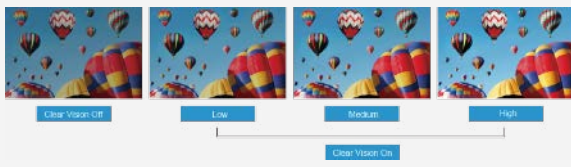

Clear Vision

The image performance engine can upscale Standard Definition (SD) sources to High Definition (HD) for sharper, more vivid viewing.

Zero Edge

3-side frameless screen with Zero Edge profile, narrow black border 3.9mm.