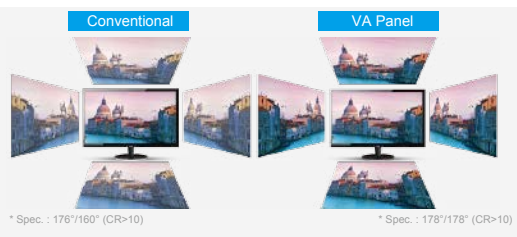

► Features

Curved Display

With larger displays, the curved screen wraps around you for a more immersive experience that puts you at the center of the action.

VA Panel

High contrast ratio images look brighter, sharper, more detailed and vivid.

QHD Resolution

2560 x 1440 resolution, offers sharp images that reveal fine details.

Clear Vision

The image performance engine can upscale Standard Definition (SD) sources to High Definition (HD) for sharper, more vivid viewing.

Narrow Bezel, Narrow Black Border

Ultra narrow bezel 2mm
5mm black screen border.

i-Menu

Included PC software allows the user to change the OSD settings using their mouse.

Multimedia-Ready with HDMI and DisplayPort inputs

► Specifications

Model Name	CQ32V1
Panel Size	31.5"
Pixel Pitch (mm)	0.2724 (H) × 0.2724 (V)
Effective Viewing Area (mm)	697.344 (H) × 392.256 (V)
Brightness (typical)	300 cd/m ²
Contrast Ratio	3000 : 1 (Typical) 20 Million : 1 (DCR)
Smart Response	4ms (GtG)
Viewing Angle	178° (H) / 178° (V) (CR>10)
Color Gamut	NTSC 91% (CIE1976) / sRGB 106% (CIE1931)
Optimum Resolution	2560 × 1440 @ 75Hz – DisplayPort, HDMI 1920 × 1080 @ 60Hz – VGA
Display Colors	16.7 Million
Signal Input	VGA × 1, HDMI 1.4 × 1, DisplayPort 1.2 × 1
Power Supply	100 - 240V ~ 1.5A, 50 / 60Hz
Smart Power Mode: Typical	45W
Built-in Speakers	no
Regulatory Approvals	CE / BSMI / RCM / MEPS
Wall-Mount	75mm × 75mm
Cabinet Color	Black & Silver
Adjustable Stand	Tilt: -3.5° ~ 21.5°
Product with Stand (mm)	532 (H) × 712.7 (W) × 235.3 (D)
Packaging (mm)	640 (H) × 817 (W) × 224 (D)
Weight (Net/Gross) kg	6.5 / 9.43