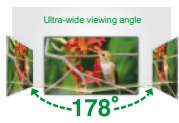

### IPS Panel for Wide Viewing Angle and Good Image Performance (I2757FH only)

-  **Wide View** – No changes in brightness or color from any viewing angle.
-  **Real Color** – Consistent, uniform color at all points on the screen.
-  **Solid Panel** – No trails, puddling or flashing from touching the screen.