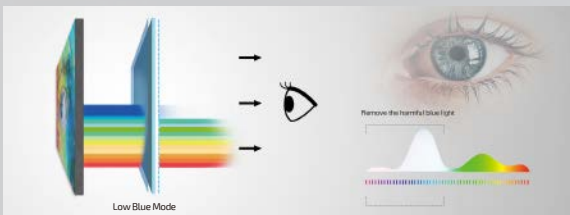

The e-sports professional standard for gaming

With a 144Hz refresh rate and 1ms response time, your display will be equipped to perform at the pro gaming standard. Enjoy an ultra-smooth experience with no visible screen blur to ensure you're always prepped to win.

Experience more immersive and vivid gameplay

With AOC Game Color, you can adjust color saturation and grey levels across 20 levels of detail for a better game experience. Delight in more vivid MMORPG scenes, more intense FPS action, and better MOBA character details.