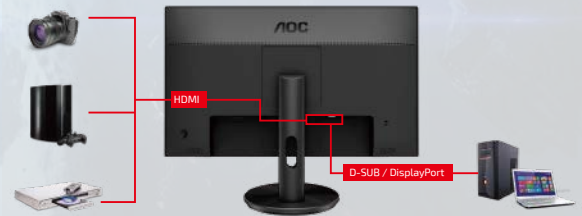

Connectable with other devices

HDMI compatibility unlocks a wider array of connectivity options for users, including gaming consoles, laptops, Blu-Ray players, and more.

DisplayPort is the main PC-to-monitor connection format in the industry, with better refresh rates and the ability to transmit good quality audio in addition to visual data.