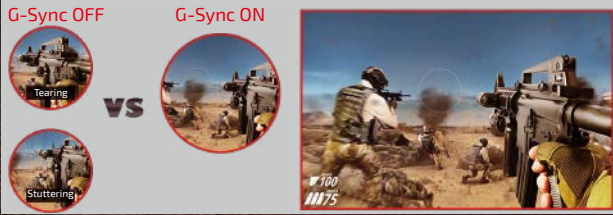

www.aoc.com

vision at Heart

Features

The gaming world's trusted anti-tearing solution

Screen tearing doesn't only harm gaming performance, it also destroys immersion. NVIDIA G-SYNC technology eradicates this disastrous problem by ensuring your monitor's refresh rate is always synced with your processor's. With AOC, you'll always be one step ahead in the innovation race.

Contrast and clarity in one

AOC Shadow Control enables fast contrast adjustment of the in-game image. It improves areas of the screen that are too dark or washed out without affecting the rest of the screen.

- If picture is too dark to see the details clearly, adjust the level up to have a better view of the dark area.
- If picture is too bright and wash out, adjust the level down to provide dark definition.