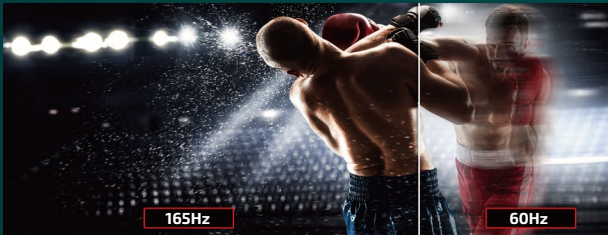

The e-sports professional standard for gaming

With a 165Hz refresh rate and 1ms response time, your display will be equipped to perform at the pro gaming standard. Enjoy an ultra-smooth experience with no visible screen blur to ensure you're always prepped to win.